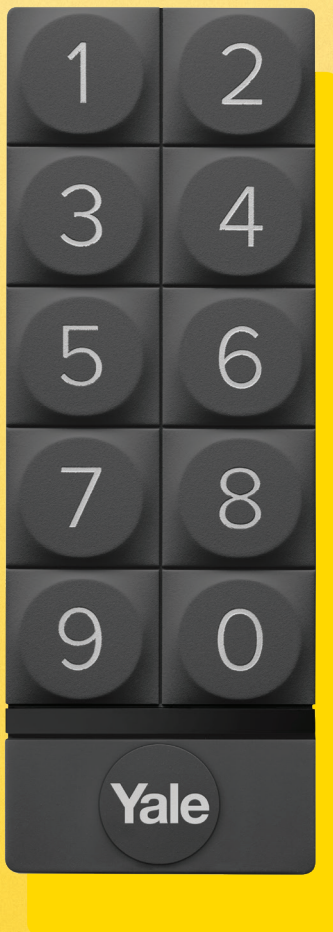

Yale Smart Keypad

Secure, code-based home entry.

Never leave keys under the mat again. Create unique entry codes for family and guests to unlock your Yale Smart Lock without a traditional key or smartphone. Accessory to the Yale Smart Locks, Smart Cabinet Lock and Smart Opener for Gate and Garage Doors.

Easy to use for everyone

Perfect for guests, your dog walker, house cleaner, handyman, or tradesmen to access your home.

Know who comes and when

Keep track of who entered your home with unique codes for each guest.

Enjoy peace of mind

Rest assured that you can still unlock your door, even if you run out of battery on your phone or if you lose your smartphone or keys.

- Convenient one-touch locking. Save time when you leave and lock your door with just a touch.
- Battery powered. Yale Smart Keypad is powered by two AAA batteries, so there's nothing to wire.
- You're in control. Lock or unlock your door using the Yale Smart Keypad, your smartphone or your traditional key – it's always up to you.
- Designed for Yale Smart Locks, Smart Cabinet Lock and Smart Opener for Gate and Garage Doors. Requires the Yale Home app for set up and for instant alerts.
- Effortless hosting experience. A Yale Smart Lock and a Smart Keypad will allow you to manage your guests' check-in from anywhere in the world. You can guarantee a smooth, smart check-in for your guests without having to hide keys under a flower pot.